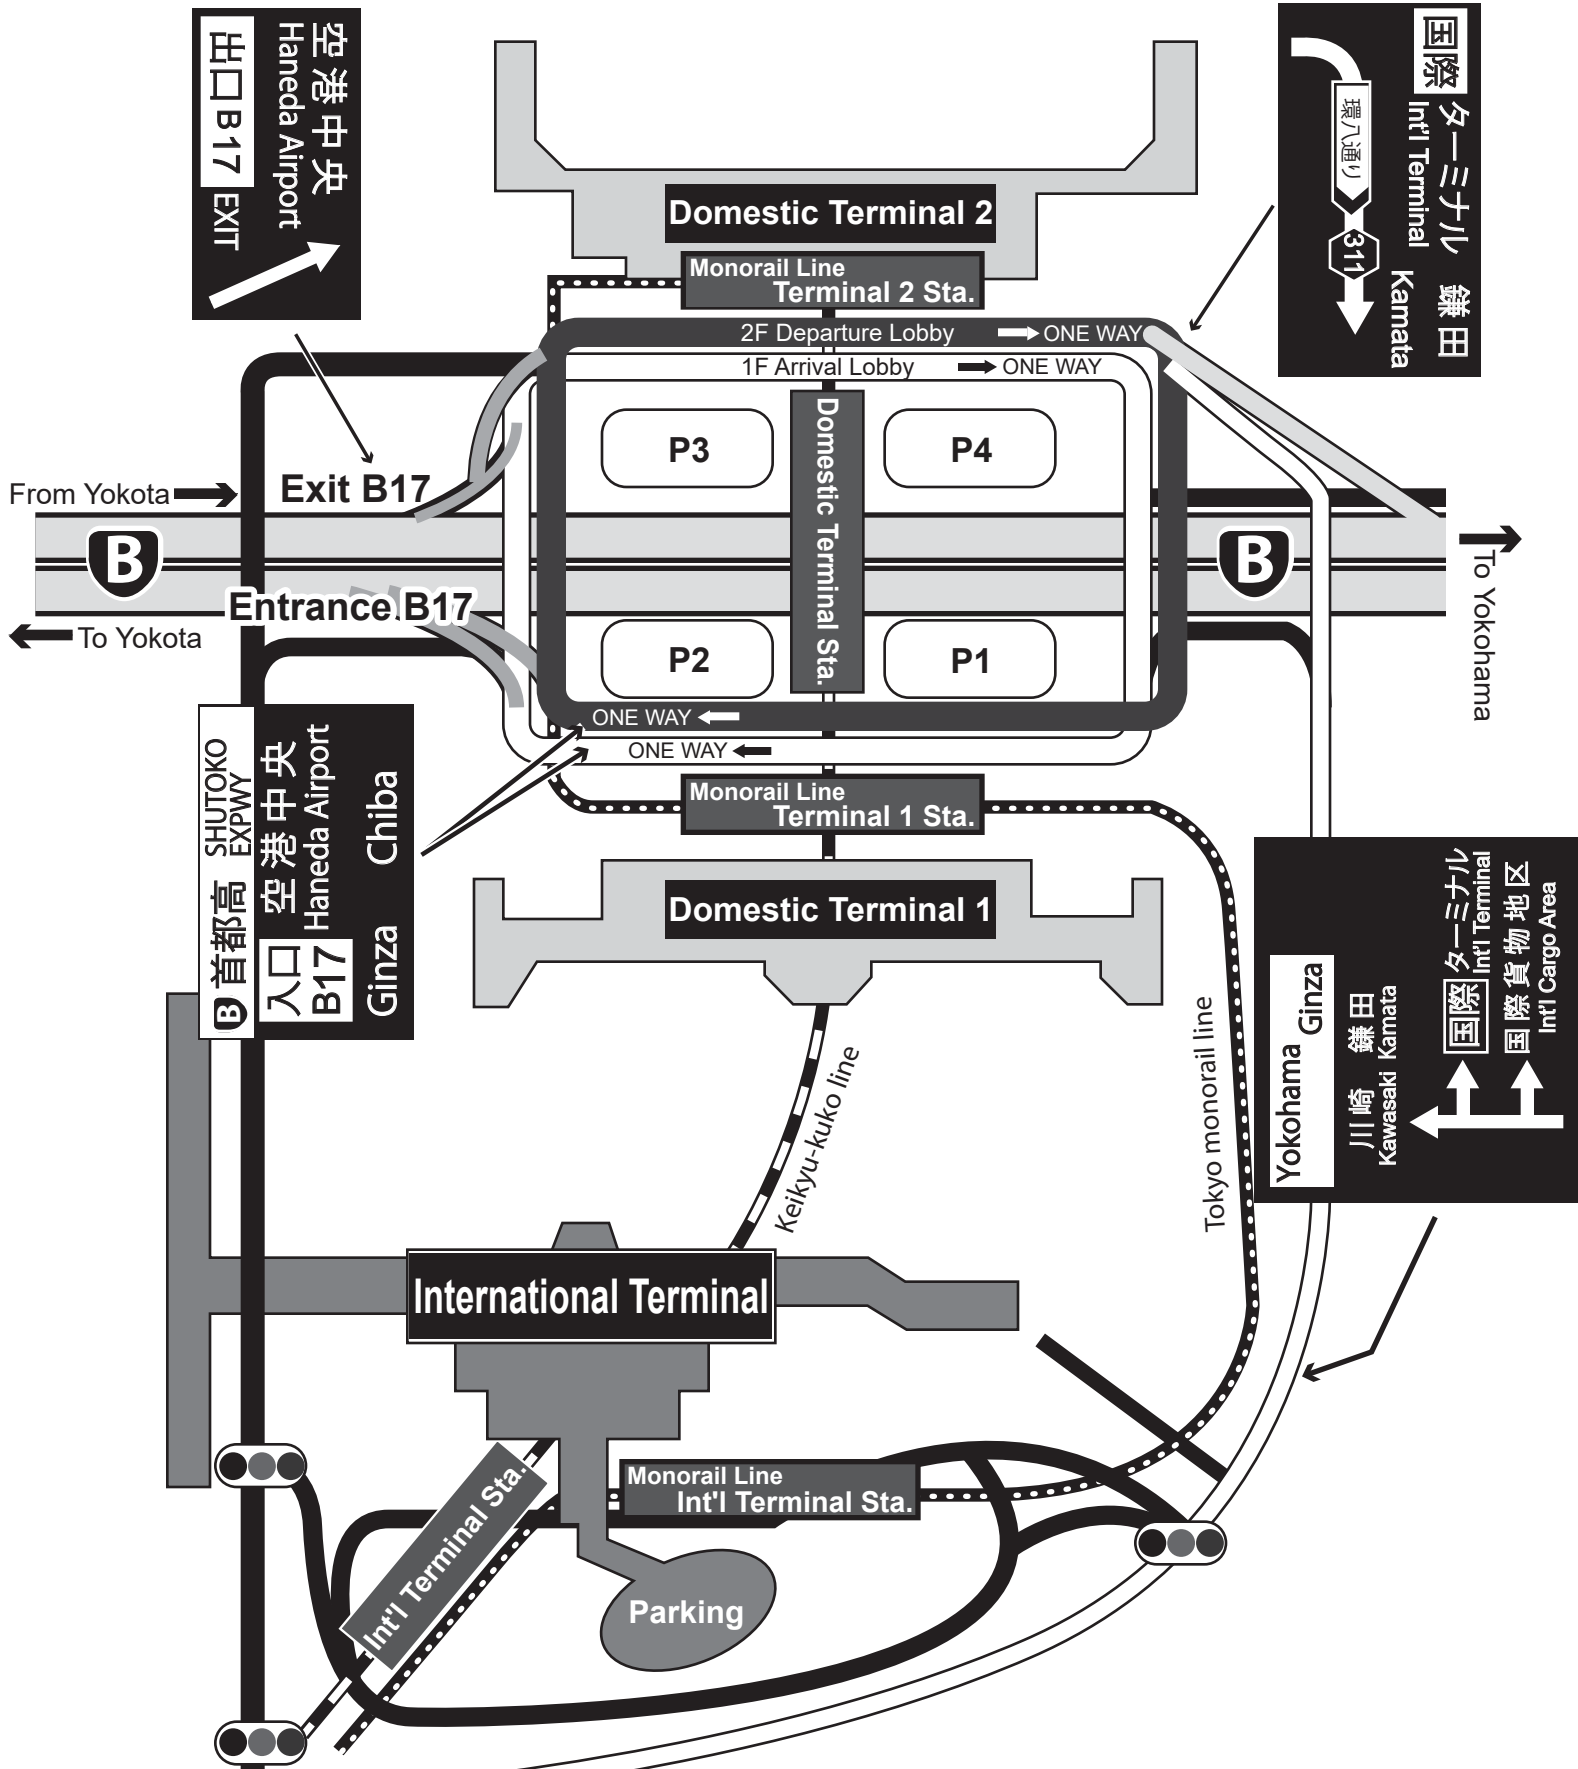

YOKOTA AB ↔ HANEDA AIRPORT

INFORMATION CENTER: 03-5757-8111 (English)
 1F : ARRIVAL LOBBY 2F : DEPARTURE LOBBY

Domestic		International	
Terminal 1 North wing • Japan Airlines (To Hokkaido, Tohoku, Hokuriku, Kinki) • Skymark Airlines • Star Flyer <hr/> South wing • Japan Airlines (To Chugoku, Shikoku, Kyushu, Okinawa) • Japan Transocean Air • Star Flyer * Kitakyushu flights only	Terminal 2 • ANA * except Kitakyushu flights • Air Do • Solaseed Air • Star Flyer (To Fukuoka, Yamaguchi Ube, Kansai International Airport)	• All Nippon Airways • Japan Airlines • Peach Aviation • Air Asia X • Air Chinas • Air France • American Airlines • Asiana Airlines • British Airways • Cathay Pacific Airways • China Airlines • China Eastern Airlines • Delta Air Lines • Dragonair	• Emirates • Eva Airways • Garuda Indonesia • Hawaiian Airlines • Hong Kong Express • Juneyao Airlines • Korean Air • Lufthansa German Airlines • Philippine Airlines • Qantas Airways Limited • Qatar Airways • Shanghai Airlines • Singapore Airlines • Spring Airlines • Thai Airways • Tianjin Airlines • United Airlines • Vietnam Airlines • Japan Airlines • Japan Airlines • Japan Airlines • Japan Airlines • Japan Airlines • Japan Airlines • Japan Airlines • Japan Airlines • Japan Airlines