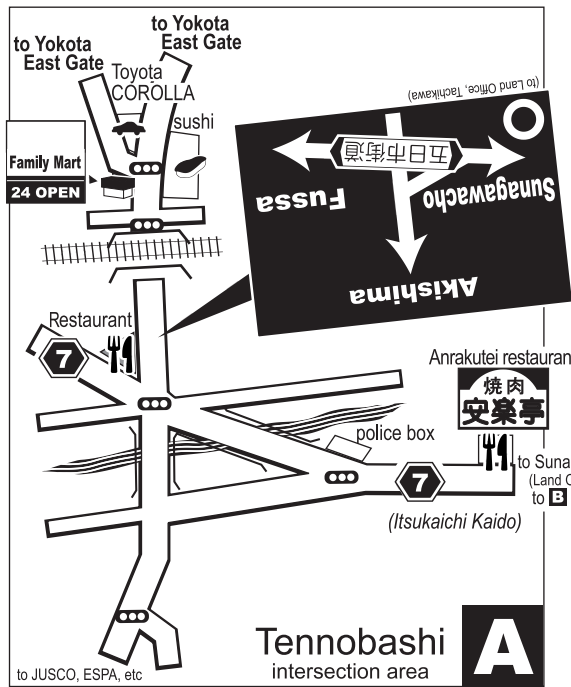

YOKOTA AB ↔ TACHIKAWA VICINITY

page 2/2

to Tama (Tachikawa) Land Office
For TAMA LAND OFFICE, Detailed map of this area is also available.

Phone Number for GPS coordinates Tachikawa Sta 042-527-1411

NOT ALL ROADS / BUILDINGS / TRAIN SYSTEMS / STATIONS DRAWN ON THIS MAP. Map is not drawn to scale and all information (i.e. number of signals) is subject to change without notice. THESE RESPECTIVE COMPANIES' LOGOS IN THIS INFORMATION ARE DESCRIBED AS LANDMARKS TO HELP AMERICAN DRIVERS TO UNDERSTAND AND FIND THE RIGHT WAY EASIER, AND ARE NOT FOR ANY OTHER PURPOSES.