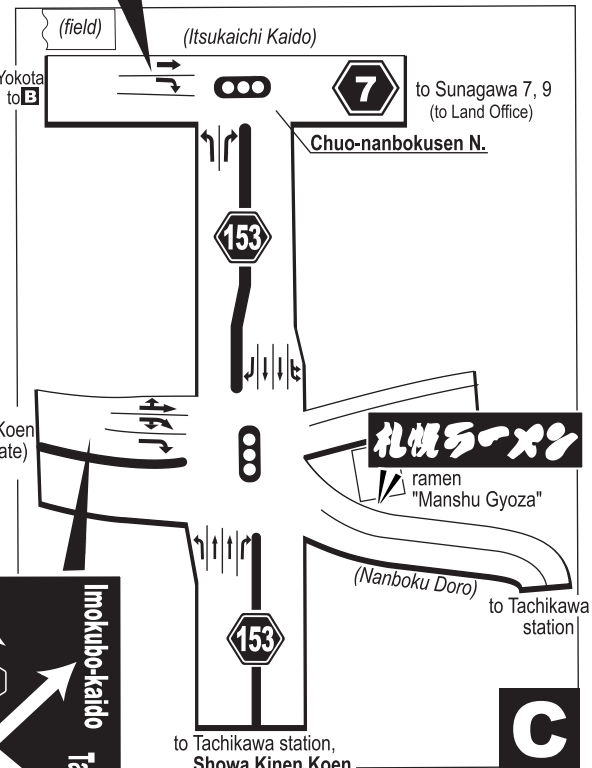

YOKOTA AB ↔ TACHIKAWA VICINITY

page 2/2

to Tama (Tachikawa) Land Office
For TAMA LAND OFFICE, Detailed map of this area is also available.

Phone Number for GPS coordinates Tachikawa Sta 042-527-1411

NOT ALL ROADS / BUILDINGS / TRAIN SYSTEMS / STATIONS DRAWN ON THIS MAP. Map is not drawn to scale and all information (i.e. number of signals) is subject to change without notice. THESE RESPECTIVE COMPANIES' LOGOS IN THIS INFORMATION ARE DESCRIBED AS LANDMARKS TO HELP AMERICAN DRIVERS TO UNDERSTAND AND FIND THE RIGHT WAY EASIER, AND ARE NOT FOR ANY OTHER PURPOSES.