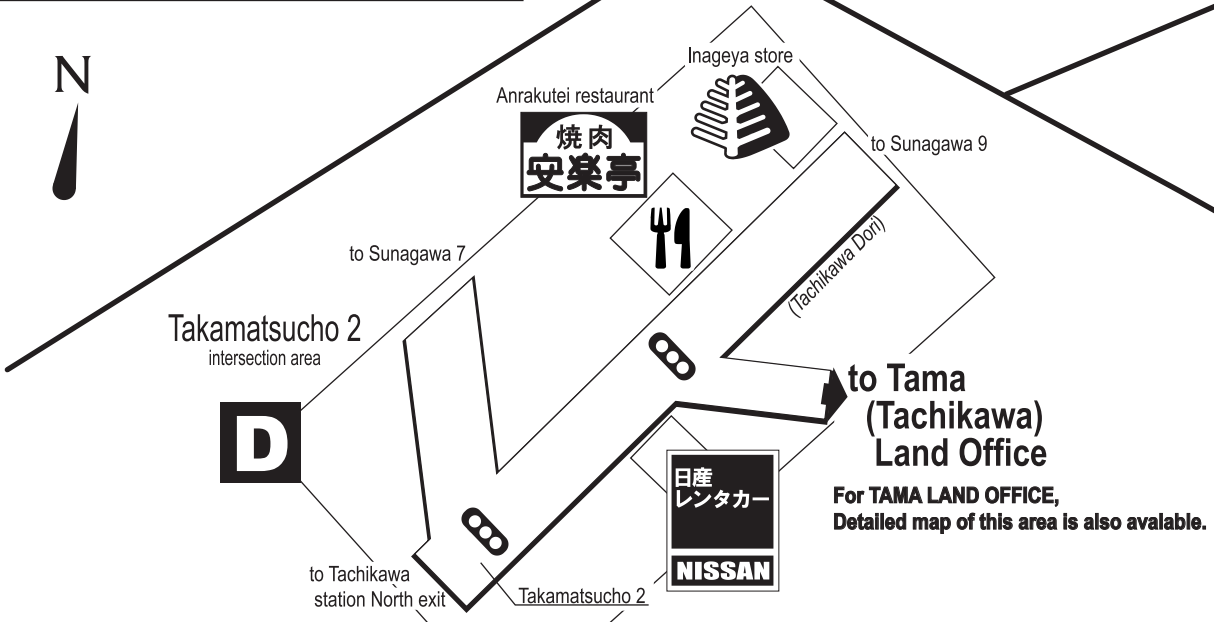

YOKOTA AB ↔ TACHIKAWA VICINITY

page 2/2

to Tama (Tachikawa) Land Office
For TAMA LAND OFFICE, Detailed map of this area is also available.

Phone Number for GPS coordinates Tachikawa Sta 042-527-1411

NOT ALL ROADS / BUILDINGS / TRAIN SYSTEMS / STATIONS DRAWN ON THIS MAP. Map is not drawn to scale and all information (i.e. number of signals) is subject to change without notice. THESE RESPECTIVE COMPANIES' LOGOS IN THIS INFORMATION ARE DESCRIBED AS LANDMARKS TO HELP AMERICAN DRIVERS TO UNDERSTAND AND FIND THE RIGHT WAY EASIER, AND ARE NOT FOR ANY OTHER PURPOSES.