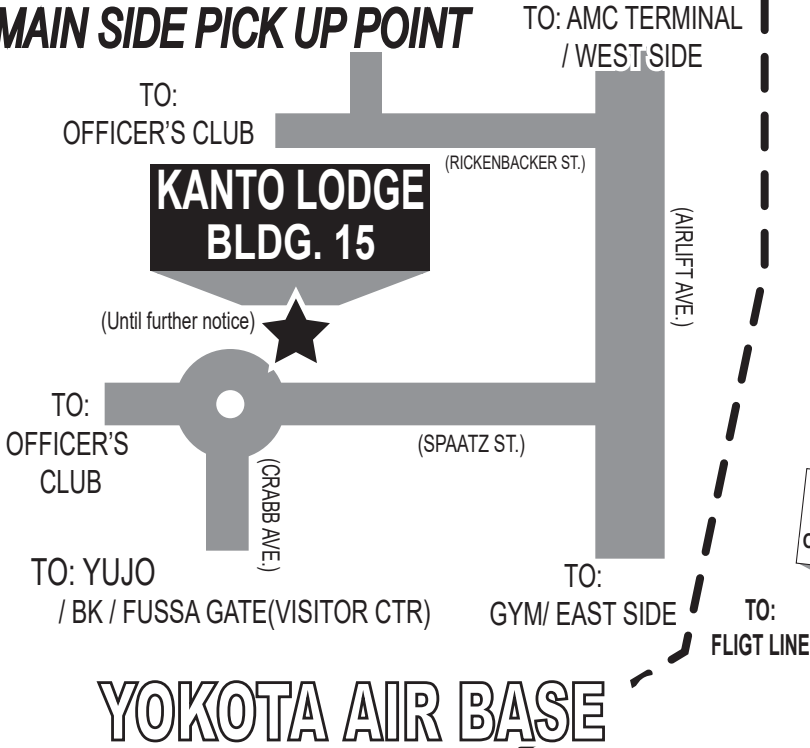

YOKOTA AB ↔ NARITA AIRPORT / NEW SANNO HOTEL

SV SHUTTLE BUS

MAIN SIDE PICK UP POINT

EAST SIDE PICK UP POINT

NARITA INT'L AIRPORT

DOD REPRESENTATIVE COUNTER
 EIGHT AIRPORT SERVICE : 12pm - 8pm
 Phone : 0476-32-0469 / e-mail : narita-counter@eight-jp.net

YOKOTA SHUTTLE BUS LOADING AREA

● DOD COUNTER

North Exit 2

MAP IS NOT DRAWN TO SCALE AND ALL INFORMATION IS SUBJECT TO CHANGE WITHOUT NOTICE.
 FOR FURTHER INQUIRY ABOUT THIS BUS SERVICE, PLEASE CONTACT THE 374TH SERVICE VEHICLE OPERATION @ 225-7720