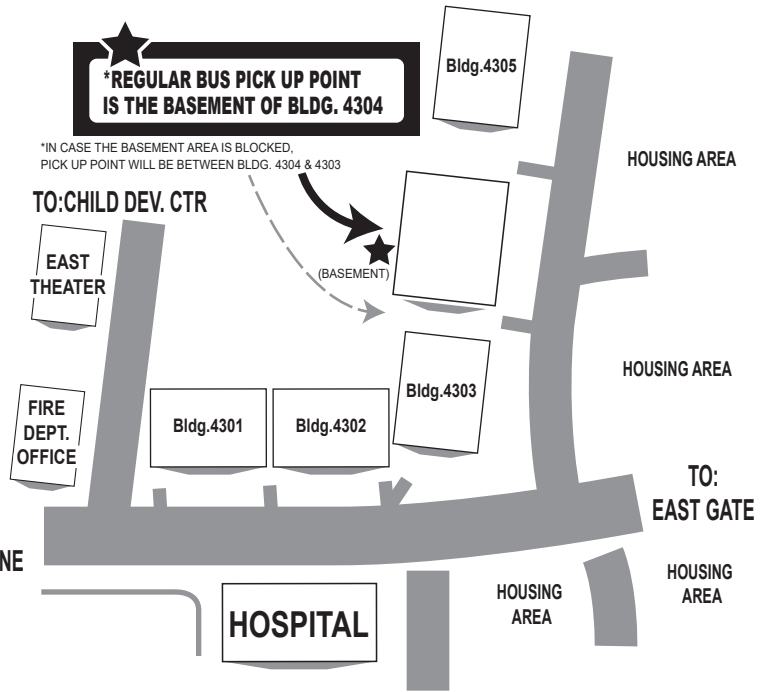

YOKOTA AB ↔ NARITA AIRPORT / NEW SANNO HOTEL

SV SHUTTLE BUS

MAIN SIDE PICK UP POINT

EAST SIDE PICK UP POINT

NARITA INT'L AIRPORT

DOD REPRESENTATIVE COUNTER
 EIGHT AIRPORT SERVICE : 12pm - 8pm
 Phone : 0476-32-0469 / e-mail : narita-counter@eight-jp.net

YOKOTA SHUTTLE BUS LOADING AREA

● DOD COUNTER

North Exit 2

MAP IS NOT DRAWN TO SCALE AND ALL INFORMATION IS SUBJECT TO CHANGE WITHOUT NOTICE.
 FOR FURTHER INQUIRY ABOUT THIS BUS SERVICE, PLEASE CONTACT THE 374TH SERVICE VEHICLE OPERATION @ 225-7720