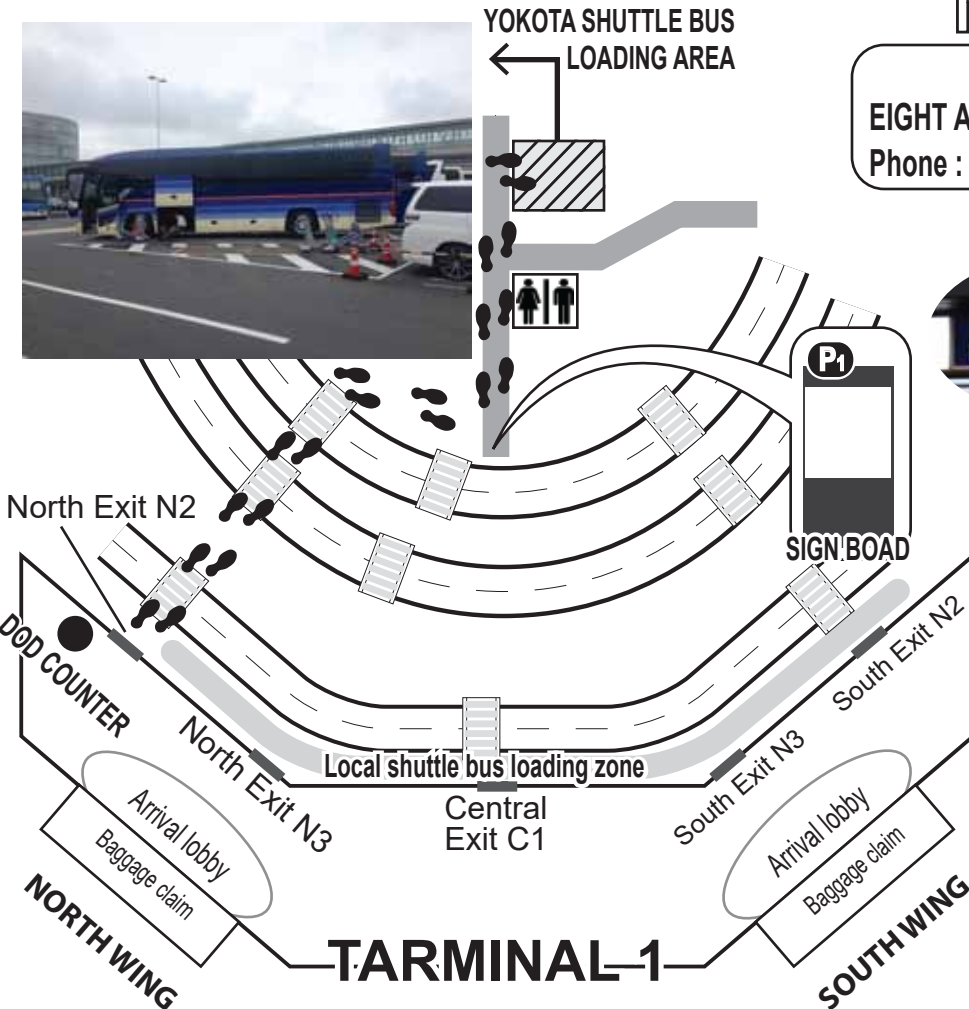

YOKOTA AB ↔ NARITA AIRPORT / NEW SANNO HOTEL

SV SHUTTLE BUS

MAIN SIDE PICK UP POINT

EAST SIDE PICK UP POINT

NARITA INT'L AIRPORT

DOD REPRESENTATIVE COUNTER
 EIGHT AIRPORT SERVICE : 12pm - 8pm
 Phone : 0476-32-0469 / e-mail : narita-counter@eight-jp.net

YOKOTA SHUTTLE BUS LOADING AREA

● DOD COUNTER

North Exit 2

MAP IS NOT DRAWN TO SCALE AND ALL INFORMATION IS SUBJECT TO CHANGE WITHOUT NOTICE.
 FOR FURTHER INQUIRY ABOUT THIS BUS SERVICE, PLEASE CONTACT THE 374TH SERVICE VEHICLE OPERATION @ 225-7720