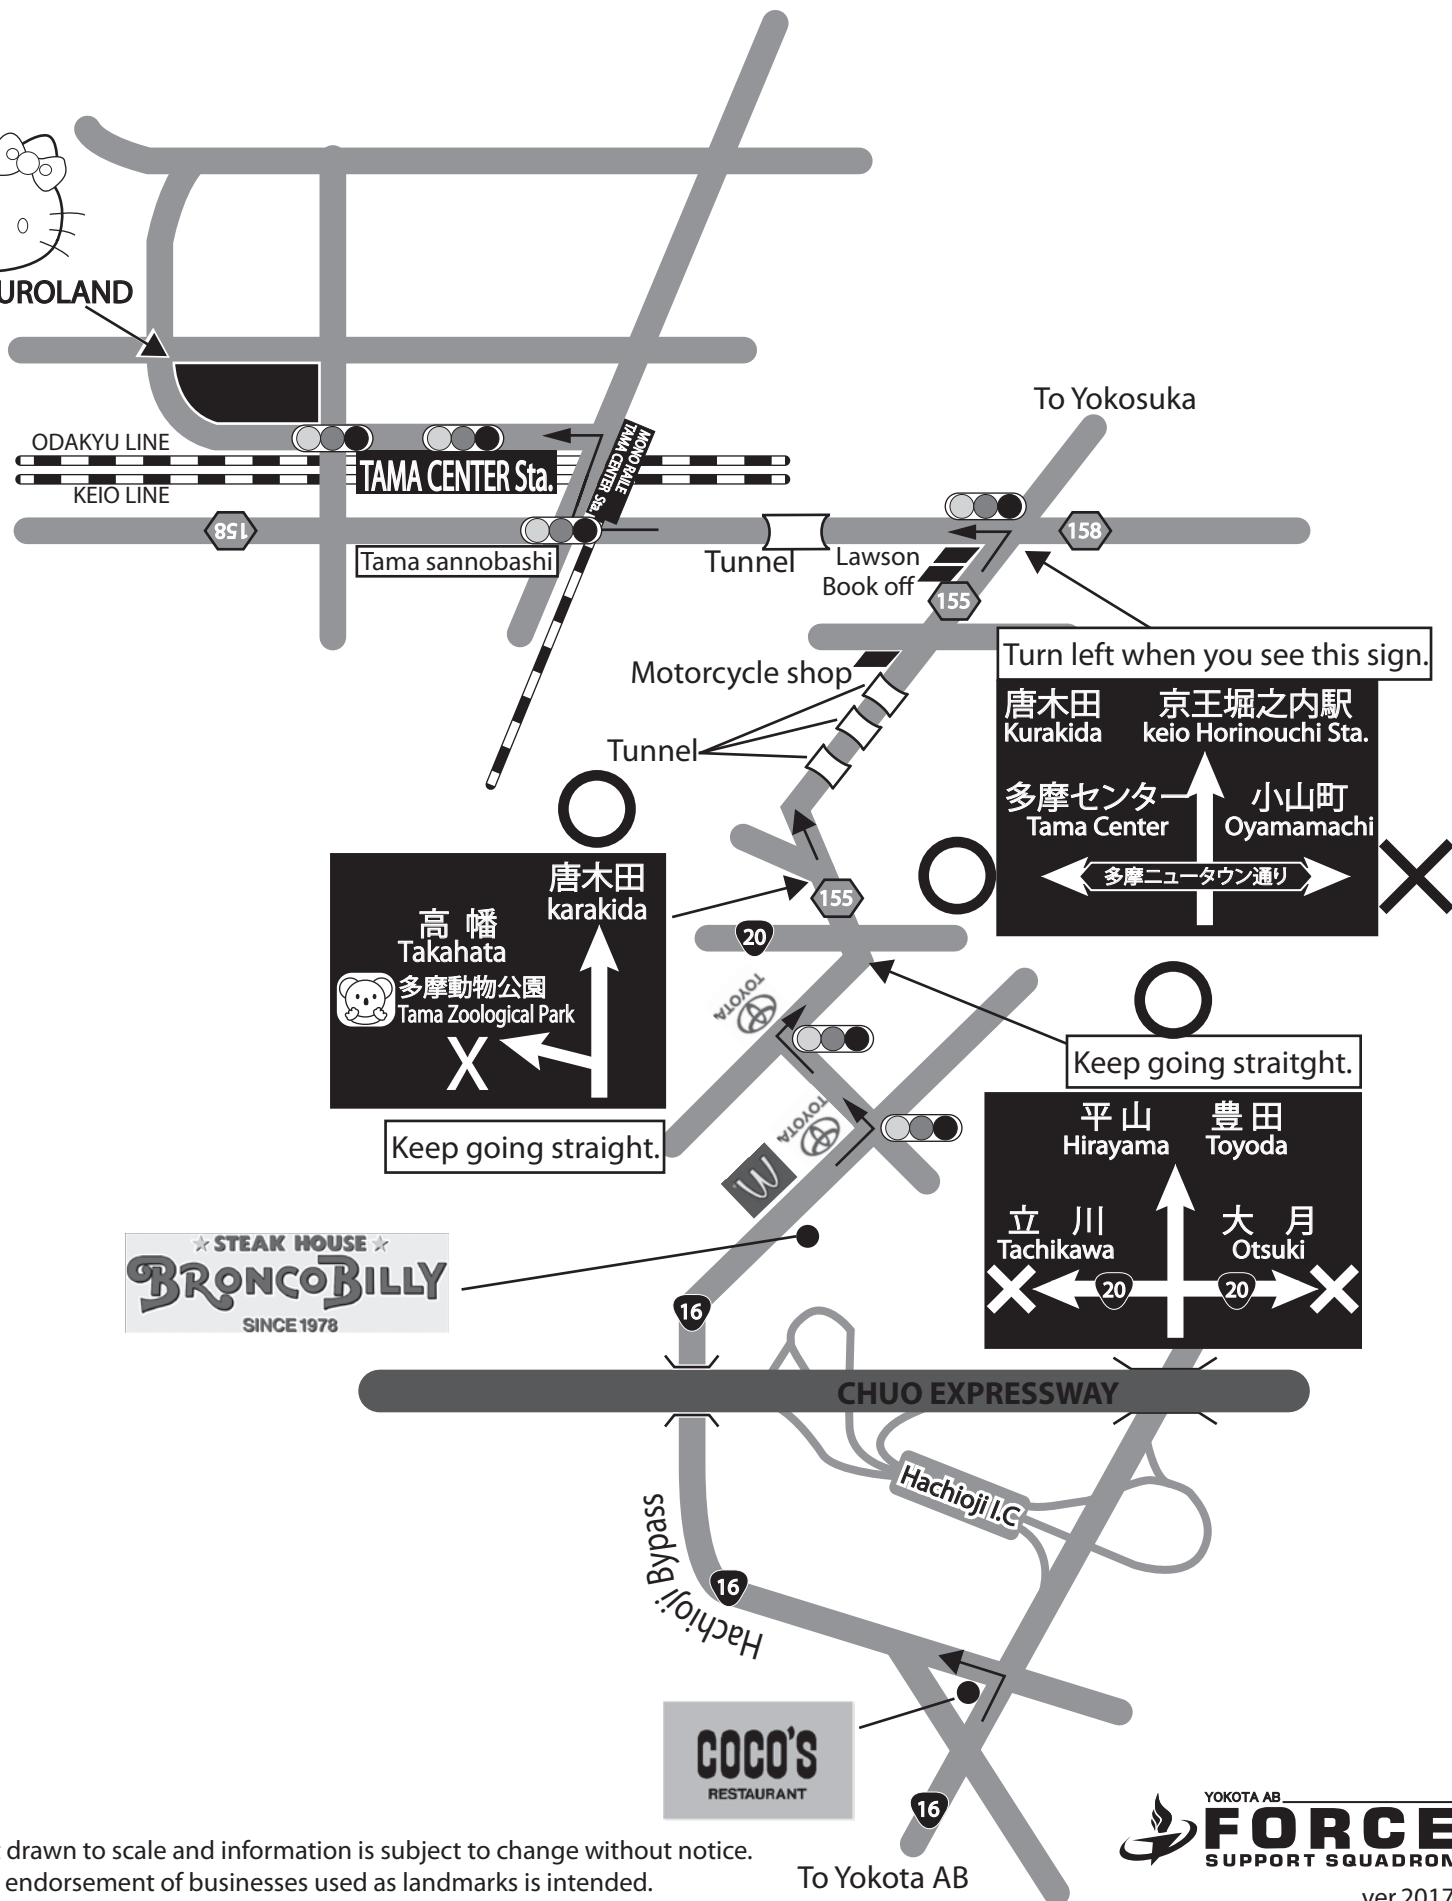

# YOKOTA AB <=> SANRIO PUROLAND

Trip time approximately 1 hour. Travel time will vary depending on traffic and weather conditions.

SANRIO PUROLAND

Map is not drawn to scale and information is subject to change without notice. No federal endorsement of businesses used as landmarks is intended.

To Yokota AB

ver.2017