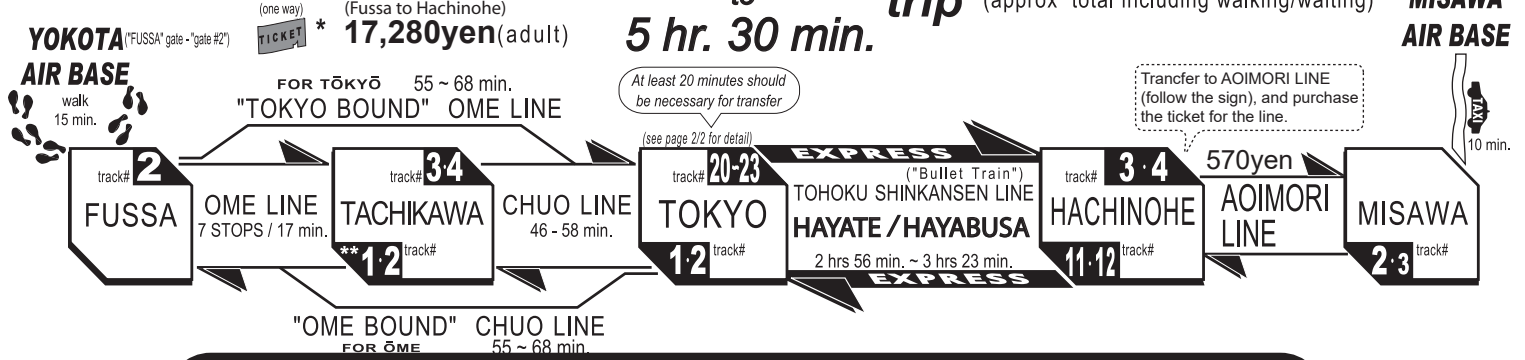

YOKOTA AIR BASE ↔ MISAWA AIR BASE

Train/Toll fees subject to change without notice.
NOTE: Pls follow the elec. signs in the stations for the latest track# information (track#s are subject to change).
Please follow electronic sign

● TRAIN ROUTE: 17,280yen

4 hr. 30 min. to 5 hr. 30 min. trip (approx total including walking/waiting)

MISAWA AIR BASE

!!Please ask to Yujo staff about the timetable!!

TOKYO STATION TRANSFER CHART

(at least 20 minutes necessary for the transfer : CHUO LINE ◀ ▶ TOHOKU SHINKANSEN LINE)

Map is not drawn to scale and is the subject to change without notice.

Please follow the electric signs in the station to find the latest information for the departure track# for your desired train.

(At Shinkansen Automatic Fare Gates) If you have more than one ticket (i.e. the basic fare ticket and the express surcharge ticket), stack and insert them together into the automatic gates. If you're not sure, please ask the attendant.

TRACKS	
★ 1・2	JR CHUO LINE (including OME-BOUND) ★
3	JR KEIHIN-TOHOKU LINE (toward OMIYA)
4	JR YAMANOTE LINE (toward UENO)
5	JR YAMANOTE LINE (toward SHINAGAWA)
6	JR KEIHIN-TOHOKU LINE (toward OFUNA)
7~10	JR TOKAIDO LINE
14~19	JR TOKAIDO SANYO SHINKANSEN LINE
★ 20~23	JR TOHOKU / YAMAGATA / AKITA / JOETSU / NAGANO SHINKANSEN LINE ★
SOBU 1~4 B FLOOR	JR SOBU / YOKOSUKA / (toward BOSO) RAPID / (toward CHOSHI) LIMITED EXPRESS / (toward NARITA AP) L.EXPRESS, RAPID
KEIYO 1~4 B FLOOR	JR KEIYO / MUSASHINO / (toward BOSO) L.EXPRESS, RAPID
Ⓣ	SHINKANSEN TICKET WINDOWS

("Yaesu" Side)