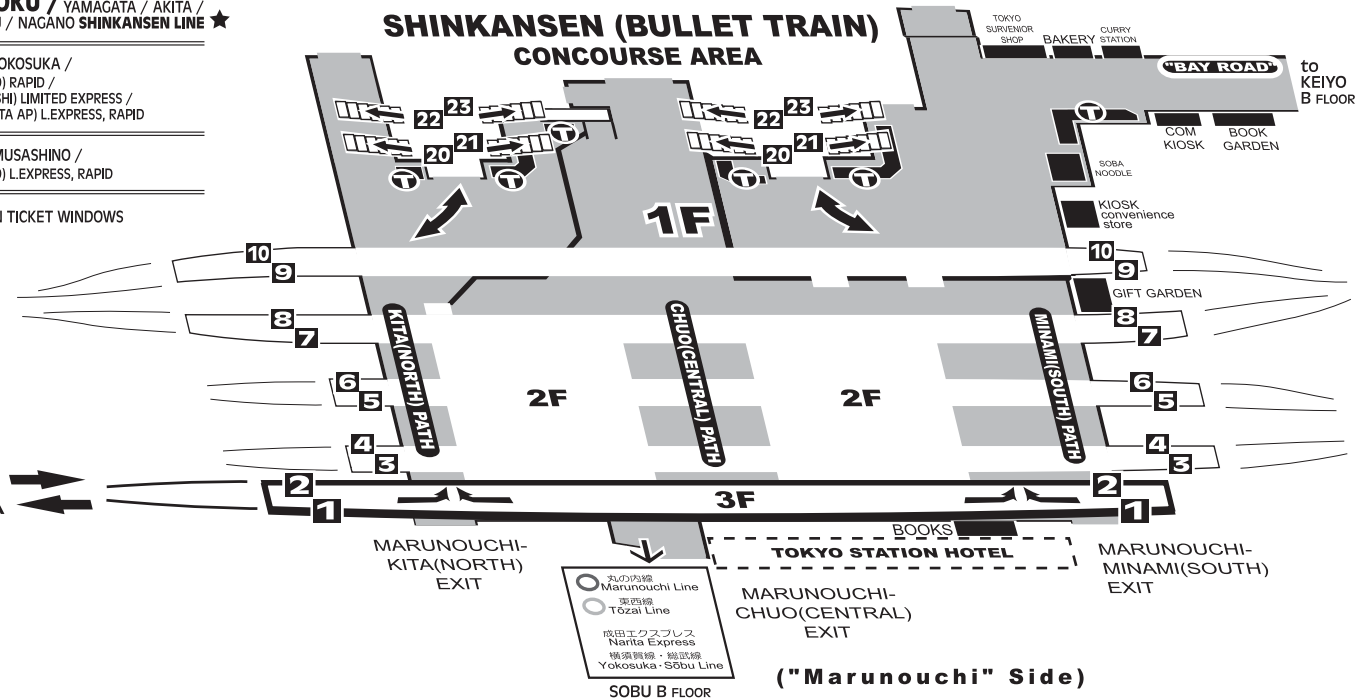

SHINKANSEN (BULLET TRAIN) CONCOURSE AREA

("Marunouchi" Side)

TIPS Questions about JR trains? Call JR EAST Infoline at **050-2016-1603** (English Line)

All information is subject to change without notice. All estimated trip times are approximate and stated as guidelines, and are durations when you take the route with normal connections. In some cases you may reach your destination earlier than it's stated, or vice versa. The Yujo Community Center doesn't assume all responsibility against direct or indirect damage to arise from the use of "YUJO RECREATION CENTER DIRECTIONS". NO FEDERAL ENDORSEMENT INTENDED.