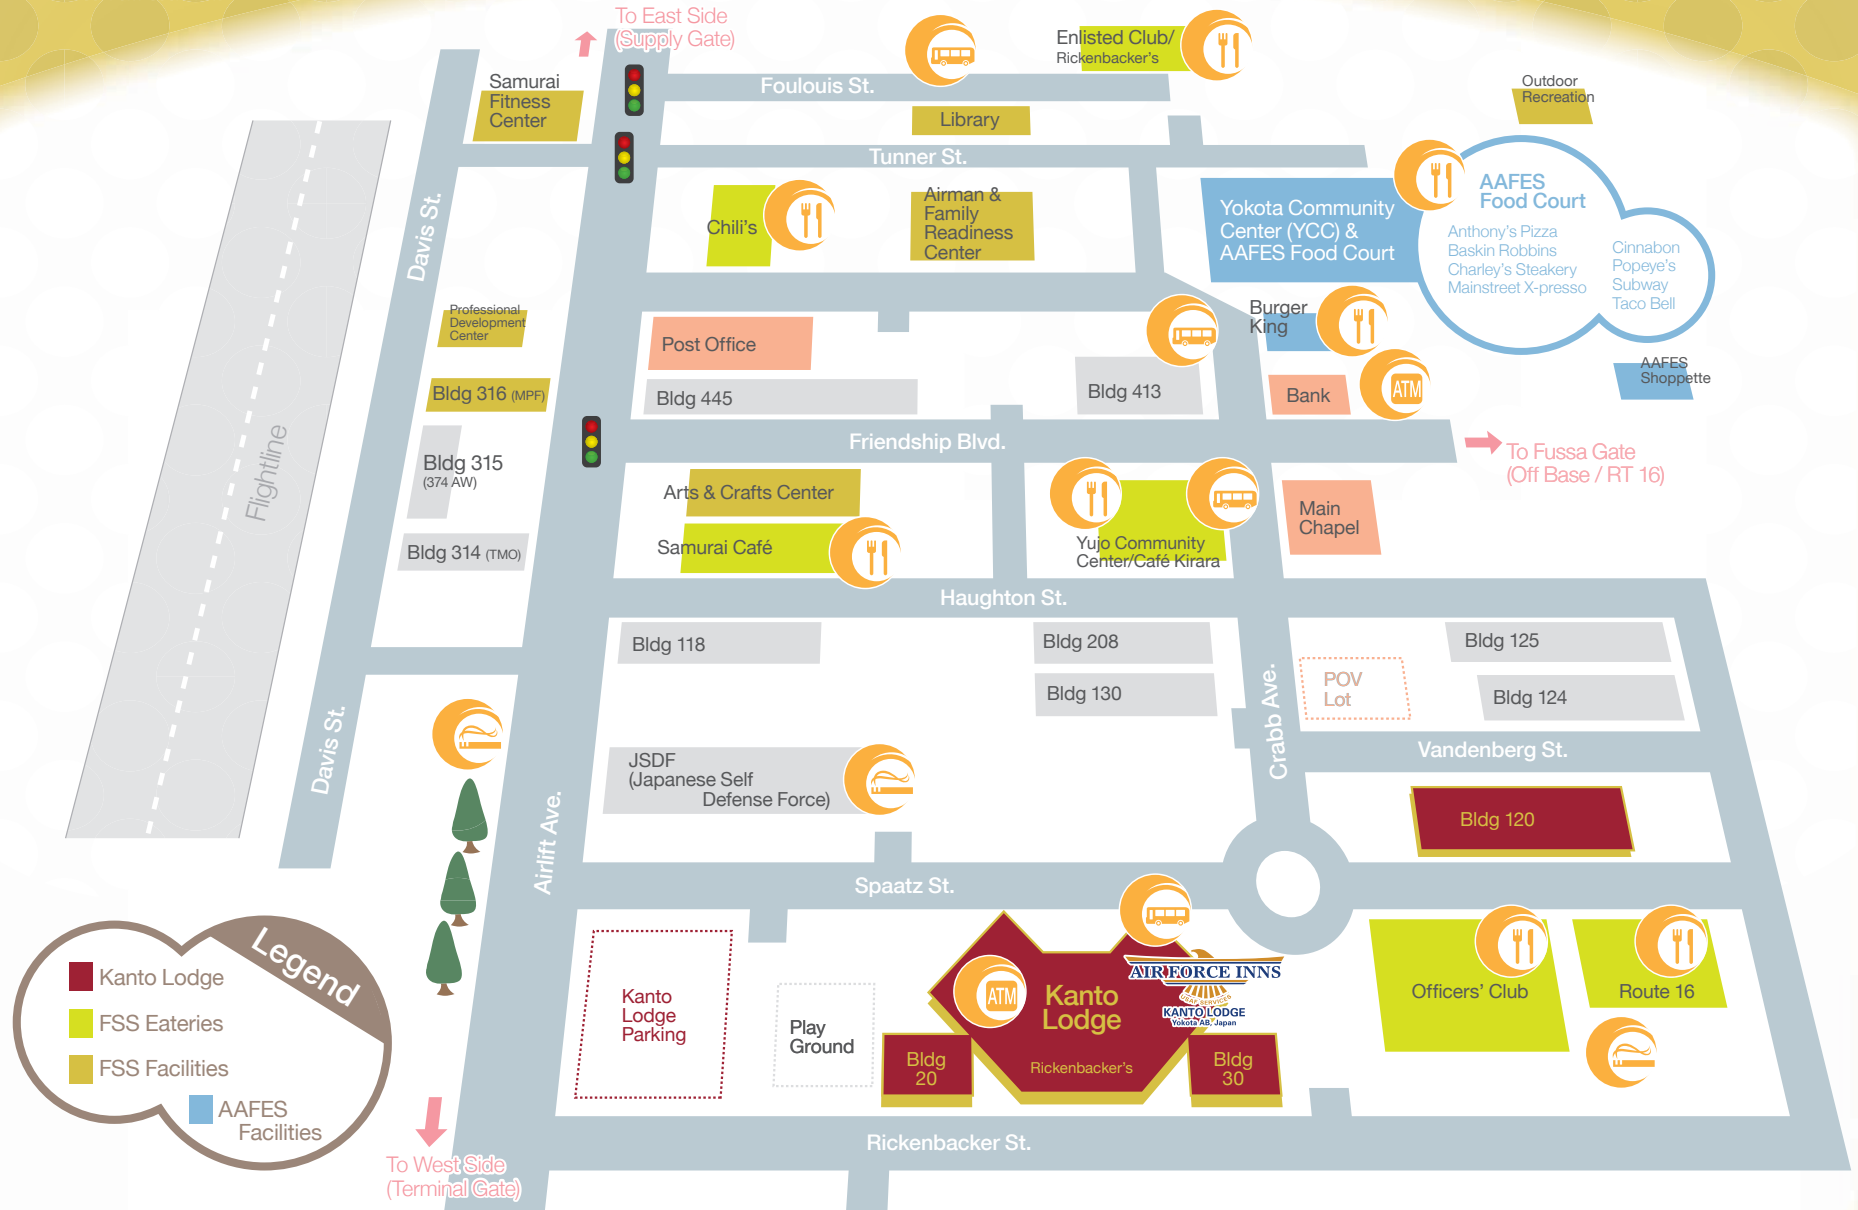

YOKOTA LODGING MAP

KANTO LODGE
Yokota AB, Japan

Legend

- Kanto Lodge
- FSS Eateries
- FSS Facilities
- AAFES Facilities